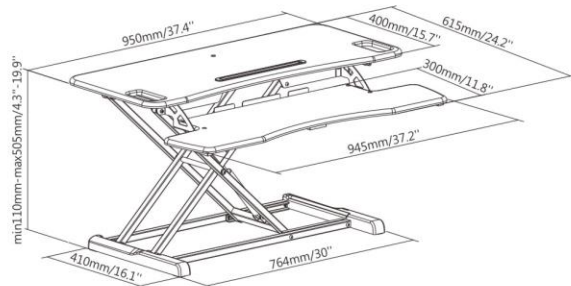

DE07STANDUPDUALBLK

Large Surface, Curve style keyboard
Dual: $350 (plus GST)