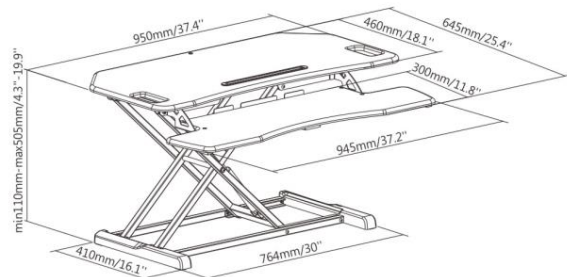

DE07STANDUPDUALCNRBLK

Corner Use, Curve style keyboard
Dual corner: $385 (plus GST)