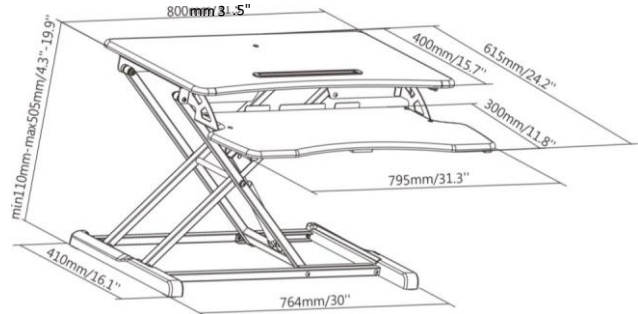

StandUp Desktop Workstations

Squeeze handle
effortlessly adjust height

Gas spring
creates smooth and quick transitions

Slimline StandUp effortlessly converts any worksurface to a sit to stand workstation. Gently press handle on right hand side to activate gas to raise or lower monitor and keyboard. Keyboard surface is large enough to accommodate multiple items. Compact design rises and lowers on itself to ensure monitor is correct distance from user. Special slot designed to accommodate tablet or phone.

Optional Monitor Arms Available

Quality MDF board features high impact resistance

Furniture for a better working environment

Direct Ergonomics Pty Ltd
ABN 76 003 840 200
Level 9, Suite 905, 100 Christie Street, St Leonards NSW 2065
Phone : (02) 8437 5400 Fax : (02) 9906 5051
www.directergonomics.com.au

StandUp Desktop Workstations

Height range up to 520mm from desk top for main platform and 430mm for keyboard platform.

DE07STANDUPBLK

Standard Surface, Curve style keyboard
Single: \$345 (plus GST)

DE07STANDUPDUALBLK